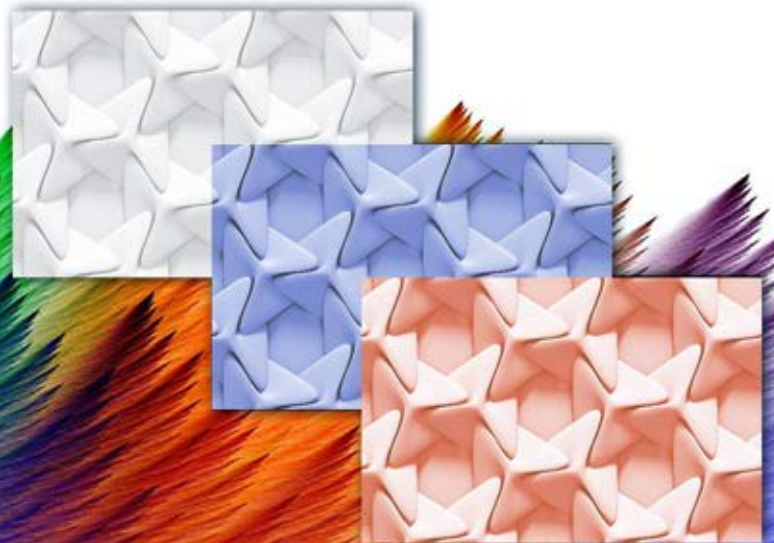

LORIANS
CERAMIC

HD
Digital
Wall Tiles
12 X 18

3D SERIES

4001 LT

4001 HL

SIZE-450X300 MM
3D CONCEPT

LORIAN'S
CERAMIC

4002 LT

4008 LT

4008 DK

SIZE-450X300 MM
3D CONCEPT

The logo for LORIAN'S CERAMIC features a stylized wave graphic in shades of blue, purple, and orange above the brand name. The word "LORIAN'S" is in a bold, blue, sans-serif font, and "CERAMIC" is in a smaller, blue, sans-serif font below it.