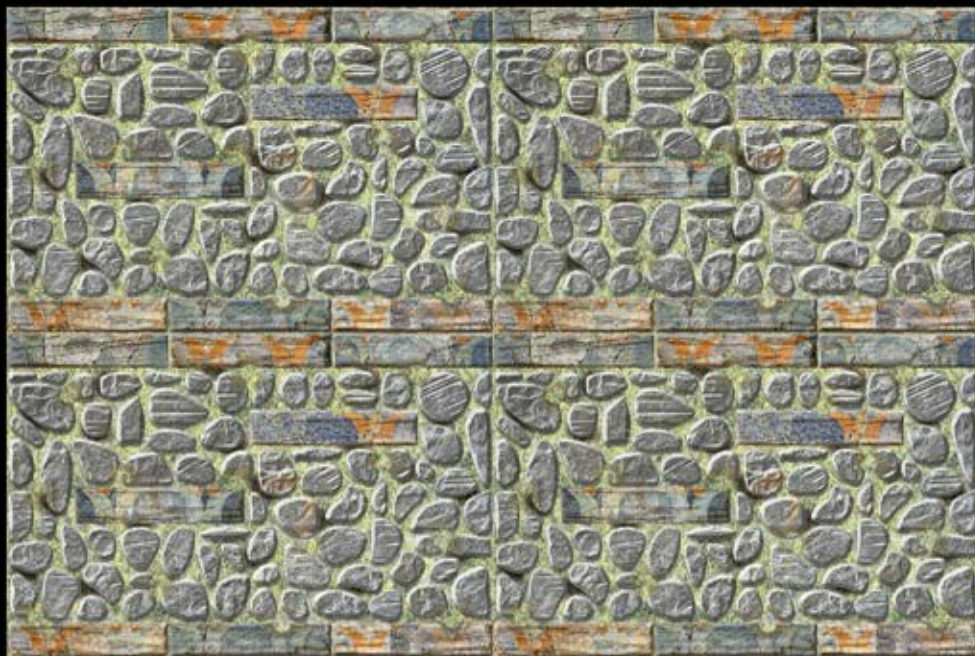

ELE 577

SIZE - 450 x 300 MM

SERIES - GLOSSY_ELEVATION

ELE 578

SIZE - 450 x 300 MM

SERIES - GLOSSY_ELEVATION

ELE 580

SIZE - 450 x 300 MM