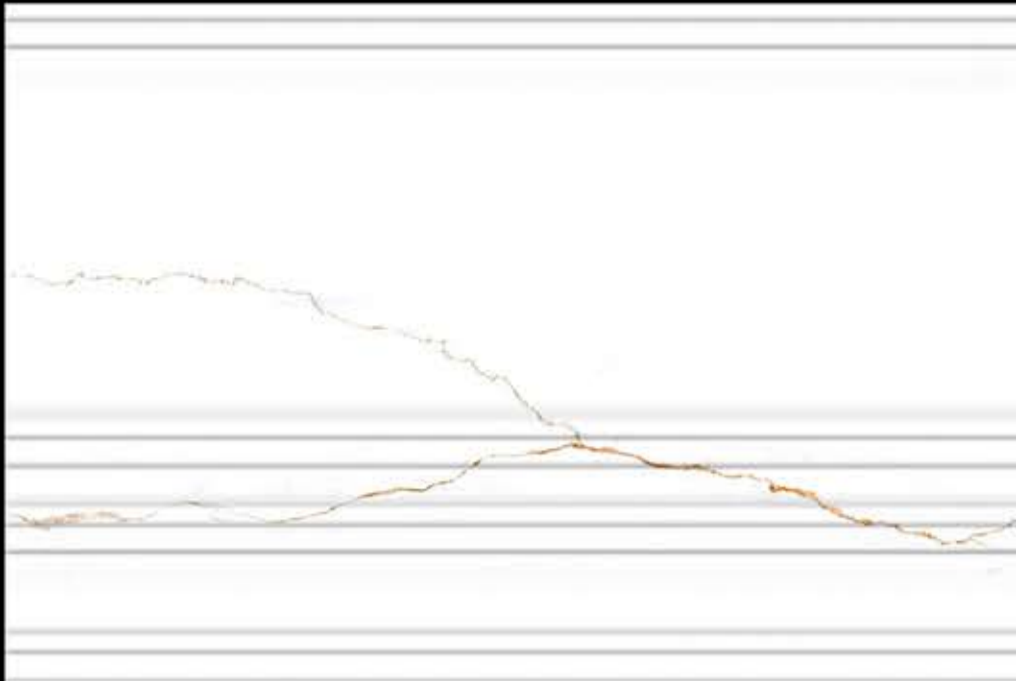

LORIAN'S
CERAMIC

K 137 LT