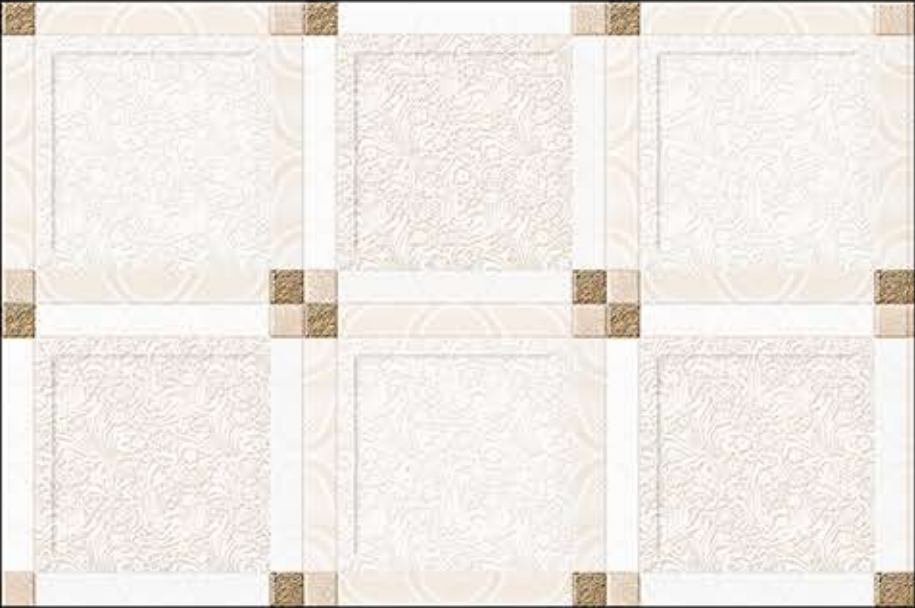

SIZE-450X300 MM
SERIES - GLOSSY

LORIAN'S
CERAMIC

K 137 LT

K 137 HL

K 137 HL 2

SIZE-450X300 MM
SERIES - GLOSSY

K 138 LT

K 138 HL