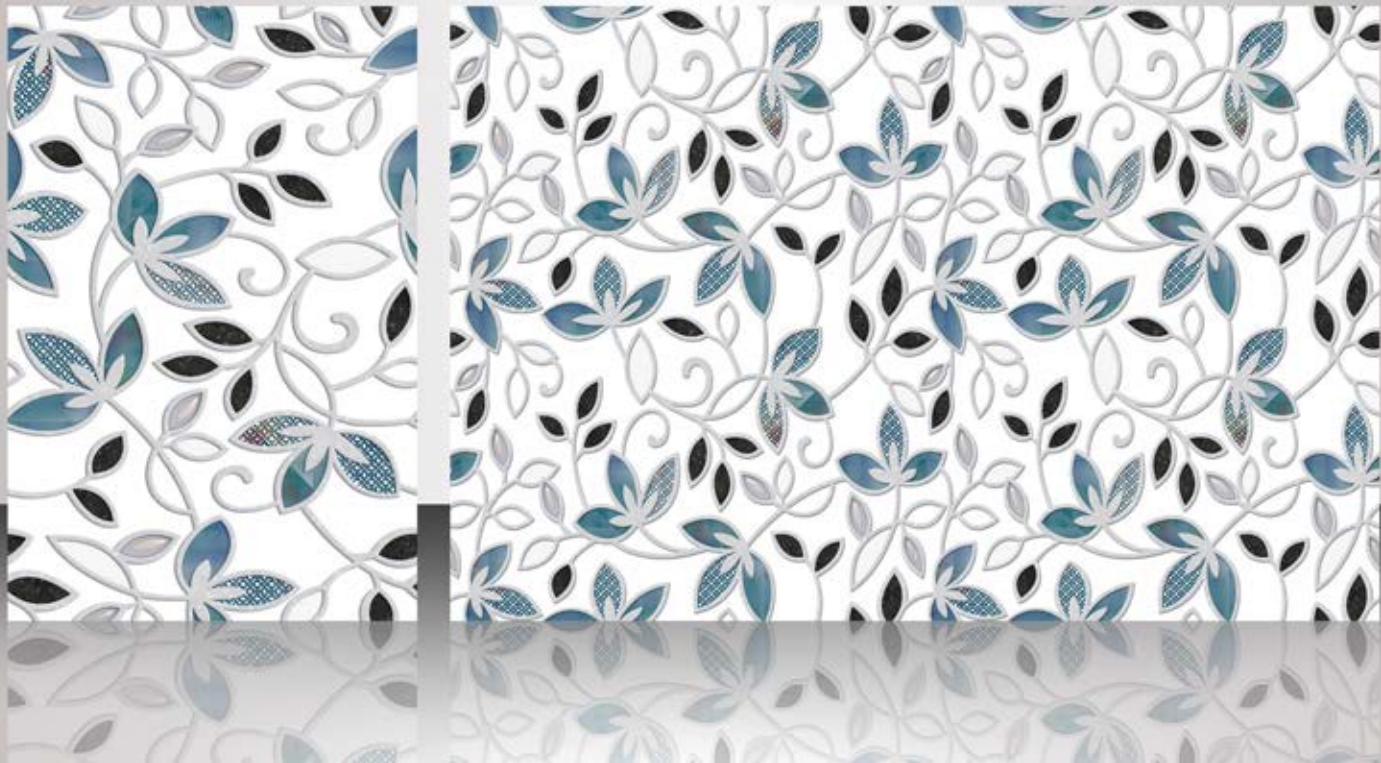

SIZE _ 300X450 MM
SERIES _ GLOSSY WHITE

The logo for LORIAN'S CERAMIC features a stylized wave graphic in shades of blue and orange above the brand name. "LORIAN'S" is written in a bold, blue, sans-serif font, and "CERAMIC" is written in a smaller, blue, sans-serif font below it.

WH 311 HL