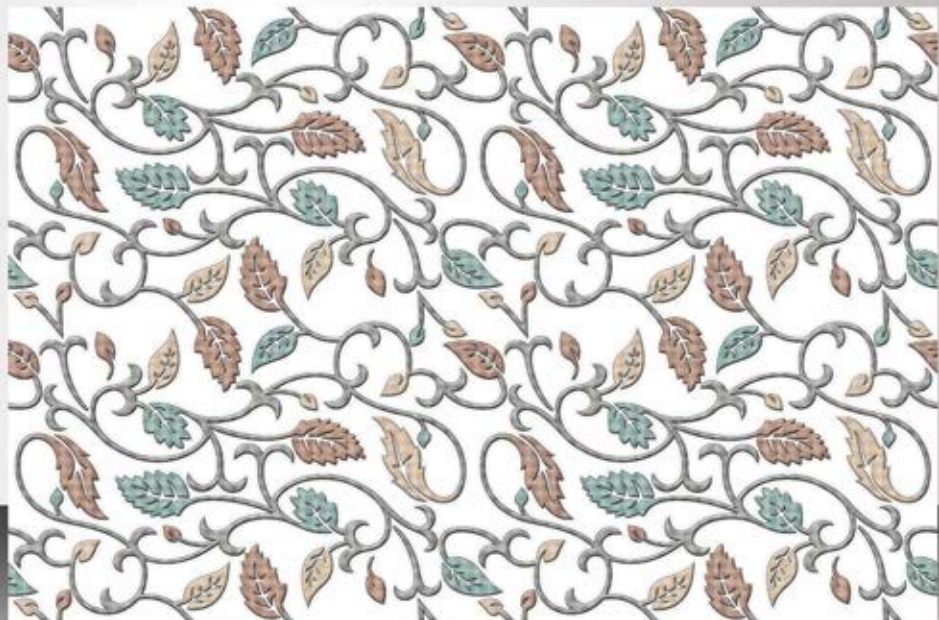

SIZE _ 300X450 MM
SERIES _ GLOSSY WHITE

The logo for LORIAN'S CERAMIC features a stylized wave graphic in blue and orange above the brand name. "LORIAN'S" is written in a bold, blue, sans-serif font, and "CERAMIC" is written in a smaller, blue, sans-serif font below it.

WH 320 HL